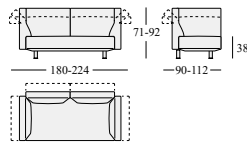

ESDV2
divano
sofa
canapé
Sofa

ES170Tsx
ES170Tdx