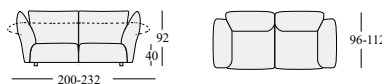

Feet are in ABS and PTU.

Technically removable cover.

On request, product can be realised also according to other regulations.

STDDV2

divano intero
sofa (single item)
canapé (pièce individuelle)
Sofa (Einzelstück)

STDDV3

divano intero
sofa (single item)
canapé (pièce individuelle)
Sofa (Einzelstück)

STDTsx

STDTdx
elemento terminale
terminal element
élément terminal
Endelement

STDEC

elemento centrale
central element
élément central
Mitteelement