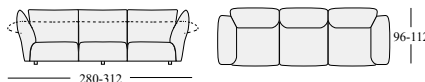

Feet are in ABS and PTU.

Technically removable cover.

On request, product can be realised also according to other regulations.

STDDV2

divano intero
sofa (single item)
canapé (pièce individuelle)
Sofa (Einzelstück)

STDDV3

divano intero
sofa (single item)
canapé (pièce individuelle)
Sofa (Einzelstück)

STDTsx

STDTdx
elemento terminale
terminal element
élément terminal
Endelement

STDEC

elemento centrale
central element
élément central
Mitteelement