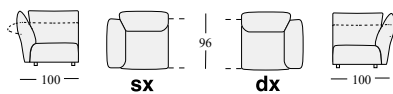

Feet are in ABS and PTU.

Technically removable cover.

On request, product can be realised also according to other regulations.

STDDV2

divano intero
sofa (single item)
canapé (pièce individuelle)
Sofa (Einzelstück)

STDDV3

divano intero
sofa (single item)
canapé (pièce individuelle)
Sofa (Einzelstück)

STDTsx

STDTdx
elemento terminale
terminal element
élément terminal
Endelement

STDEC

elemento centrale
central element
élément central
Mitteelement