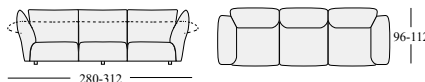

Feet are in ABS and PTU.

Technically removable cover.

On request, product can be realised also according to other regulations.

STDDV2S

divano intero
sofa (single item)
canapé (pièce individuelle)
Sofa (Einzelstück)

STDDV3

divano intero
sofa (single item)
canapé (pièce individuelle)
Sofa (Einzelstück)

STDTsx

STDTdx
elemento terminale
terminal element
élément terminal
Endelement

STDEC

elemento centrale
central element
élément central
Mitteelement