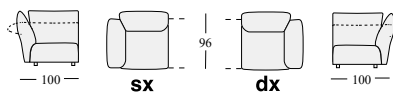

Feet are in ABS and PTU.

Technically removable cover.

On request, product can be realised also according to other regulations.

STDDV2S

divano intero
sofa (single item)
canapé (pièce individuelle)
Sofa (Einzelstück)

STDDV3

divano intero
sofa (single item)
canapé (pièce individuelle)
Sofa (Einzelstück)

STDTsx

STDTdx
elemento terminale
terminal element
élément terminal
Endelement

STDEC

elemento centrale
central element
élément central
Mitteelement