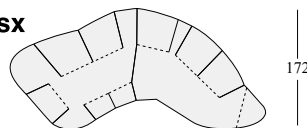

Undercover in polyamide.

Cover back in Lycra.

Technically removable cover.

On request, product can be realised also according to other regulations.

FLP010

divano  
sofa  
canapé  
Sofa

SX

DX