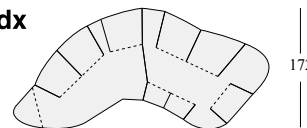

Undercover in polyamide.

Cover back in Lycra.

Technically removable cover.

On request, product can be realised also according to other regulations.

FLP010

divano  
sofa  
canapé  
Sofa

SX

DX