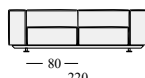

Sofà

Francesco Binfaré

General description:

Classical sofa both for its shape and elegant dimension. The metal frame is fixed on steel bars, granting Sofà a perfect stability. The padding is realized through a perfect mixture of Gellyfoam® (a technological material made of a mixture of foams patented by edra) and natural or synthetic material, which makes Sofà unique in its comfort.

Sofà can therefore be declined in several versions:

normal seat/low back; normal seat/high back; extended seat/high back; extended seat/low back.

The cover is realized with natural leathers or very thick and soft fabrics, so that the body can be welcomed by the special and comfortable padding.

Use:

Low backrest sofa allowing a formal but extremely comfortable seating. By slipping forward and laying with the nape on the backrest the comfort remains very high. It can be used also laying comfortably the head on the armrest, as it is provided, as the backrest, of a shaped structure and a skillfully hand filled padding.

The absolute stability is granted by the junction bars which assure the unique comfort of Sofà.

Technical description:

Steel structure.

Padding available as:

- Sofà Feather (seat in Gellyfoam® and Feather)

- Sofà Synth (seat in Gellyfoam® and Synthetic Wadding).

Base with junction bars in epoxy lacquered steel.

Feed in molded ABS.

Undercover in cotton fiber.

Removable cover.

On request, product can be realised also responding to other specific regulation required.

divano
sofa
canapé
Sofa

SOF220

elemento centrale
central element
élément central
Mitteelement

pouf
pouff
pouff
Pouff

angolo
corner
angle
Eckelement

grandangolo
big corner
grande angle
Großes
Eckelement

edra