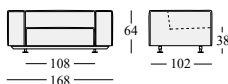

SOF168

divano
sofa
canapé
Sofa