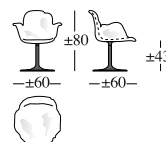

ELL010

sedia
chair
chaise
Stuhl